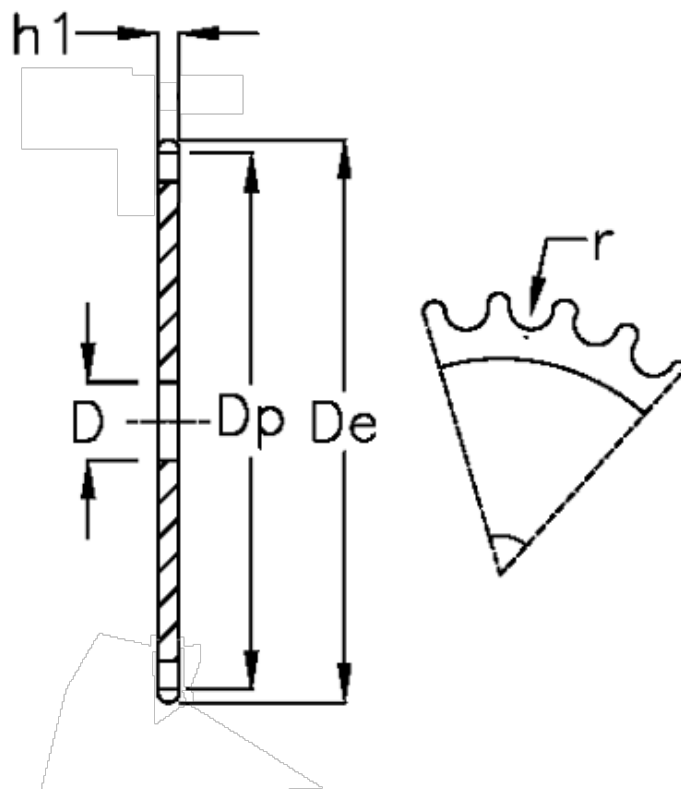

Article number: 616021003065

Description: Plate wheel 06 B-1 Z=65 simplex

Measures

C	= 1
D	= 20
De	= 201.6
Dp	= 197.15
For chain size	= 3/8 x 7/32
For chain type	= 06 B-1
h1	= 5.3
Number of teeth	= 65

r = 6.35